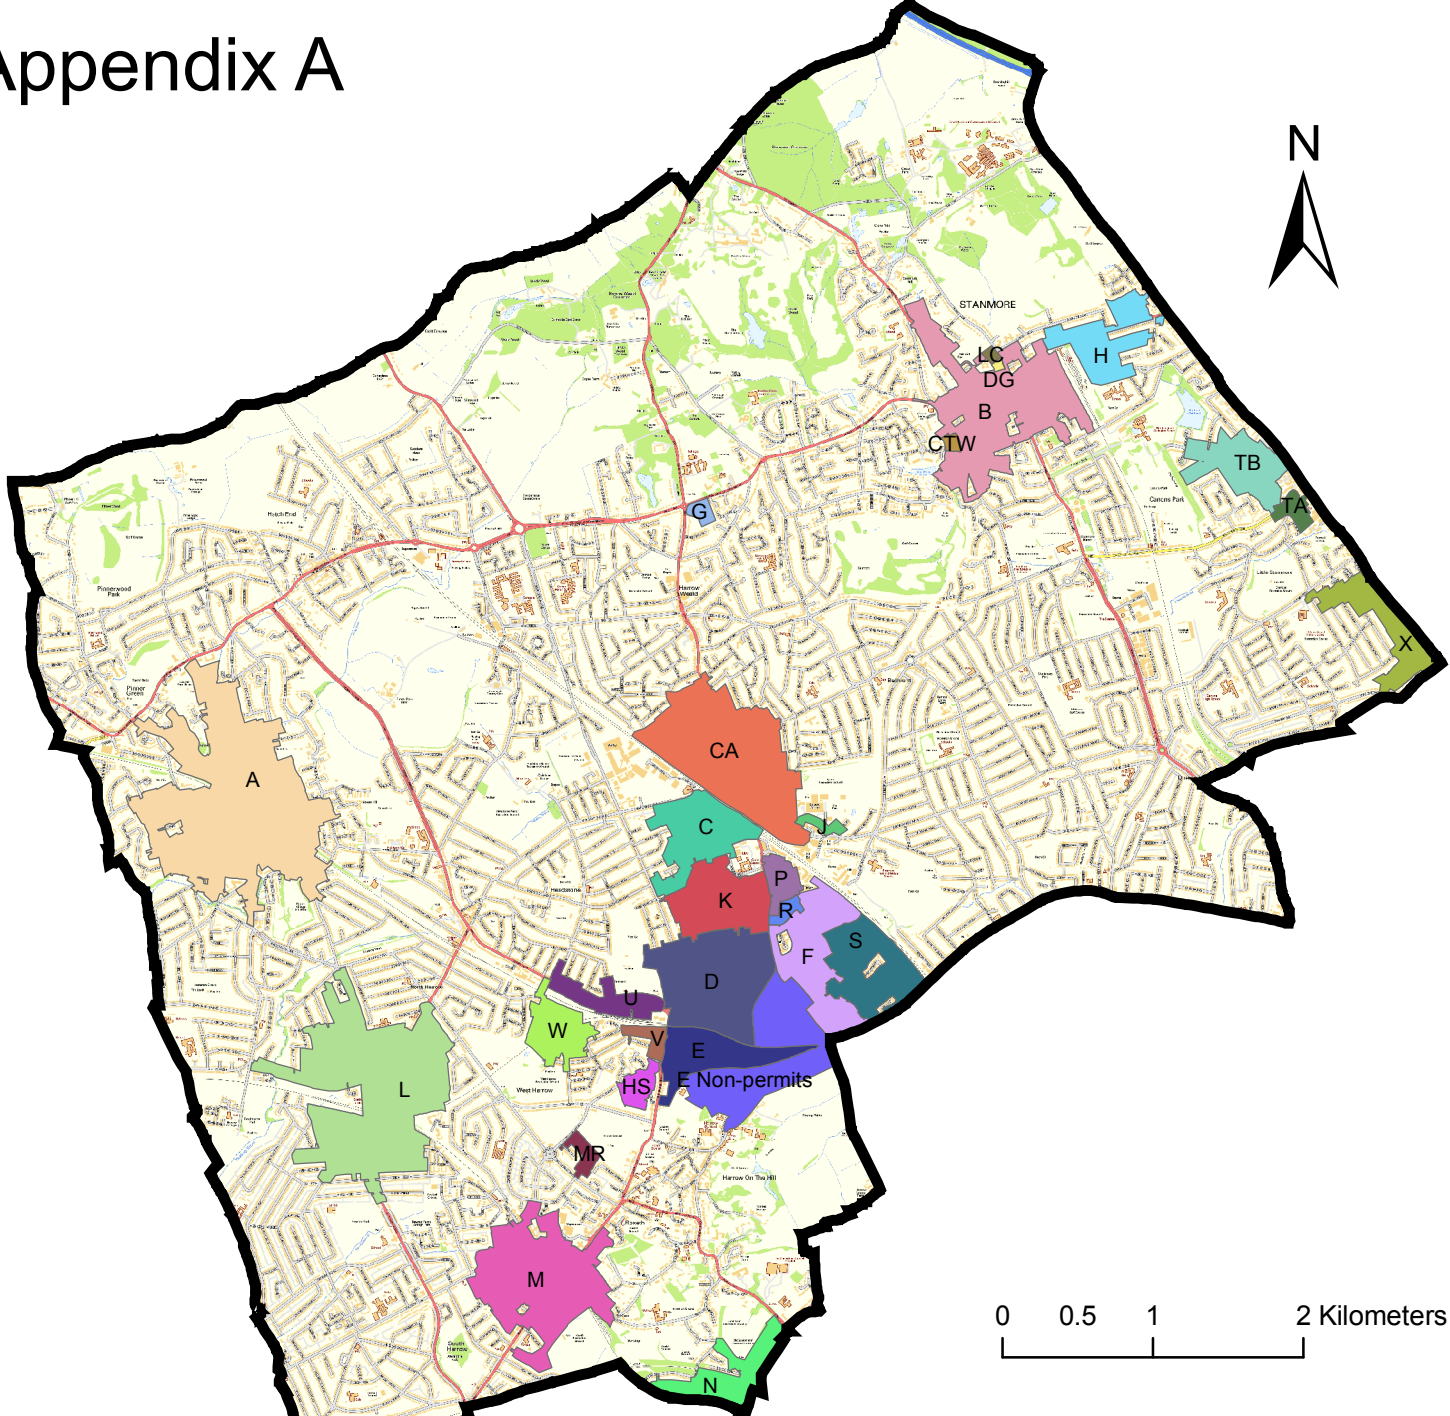

Appendix A

This map is reproduced from Ordnance Survey material with the permission of Ordnance Survey on behalf of the controller of Her Majesty's Stationery Office. Crown Copyright. Unauthorised reproduction infringes Crown Copyright and may lead to prosecutions or civil proceedings. London Borough of Harrow LA.100019206. 2007.

CPZs

- A, Pinner, Mon - Fri 11:00am - 12:00pm
- B, Stanmore, Mon - Fri 3pm to 4pm
- C, Wealdstone (Royal Estate), Mon - Fri 10:00am - 11:00am
- CA, Wealdstone, Mon - Fri 10:00am - 11:00am and 2:00pm - 3:00pm
- CTW, Cherry Tree Way, 10am - 11am & 3pm - 4pm Mon - Fri
- D, Harrow Town Centre (central), Mon - Sat 8:30am - 6:30pm
- DG, Dennis Gardens, 10am - 11am & 3pm - 4pm Mon - Fri
- E Non-permits, Harrow Town Centre (yellow lines only), Mon - Sat 8:30am - 6:30pm
- E, Harrow Town Centre, Mon - Sat 8:30am - 6:30pm
- F, Harrow Town Centre (east), Mon - Sat 8:30am - 6:30pm
- G, Fontwell Close, Mon - Fri 10:00am - 11:00am and 2:00pm - 3:00pm
- H, Stanmore (Station Area), Mon - Sat 10:00am - 11:00am and 3:00pm - 4:00pm
- HS, Honeybun Estate South, 10am - 11am & 2pm - 3pm Mon - Sat
- J, Leisure Centre, Mon - Sun 7:00am - 12:00am
- K, Harrow Town Centre (north), Mon - Sat 8:30am - 6:30pm
- L, Rayners Lane, Mon - Fri 10:00am - 11:00am
- LC, Laburnum Court, 10am - 11am & 3pm - 4pm Mon - Fri
- M, South Harrow, Mon - Sat 10:00am - 11:00am and 2:00pm - 3:00pm
- MR, Merton Road, 10am-11am & 2pm-3pm Mon-Fri & 10am-11am Sat & Sun
- N, Sudbury, Mon - Fri 11:00am - 12:00pm
- P, Rosslyn Crescent and Froggnal Avenue, Mon - Sun 8:30am - 8:30pm
- R, Woodlands Road, At any time
- S, Flambard Road and surrounding area, Mon - Fri 11:00am - 12:00pm
- TA, Edgware, Mon - Sat 8:30am - 8:30pm
- TB, Edgware (north), Mon - Fri 11:00am - 12:00pm
- U, Pinner Road & County Roads, Mon - Fri 11:00am - 12:00pm
- V, Vaughan Road, 10am - 11am & 2pm - 3pm Mon - Sat
- W, West Harrow, 10am - 11am Mon - Fri
- X, Edgware (Burnt Oak Broadway), 10am - 11am & 2pm - 3pm Mon - Fri